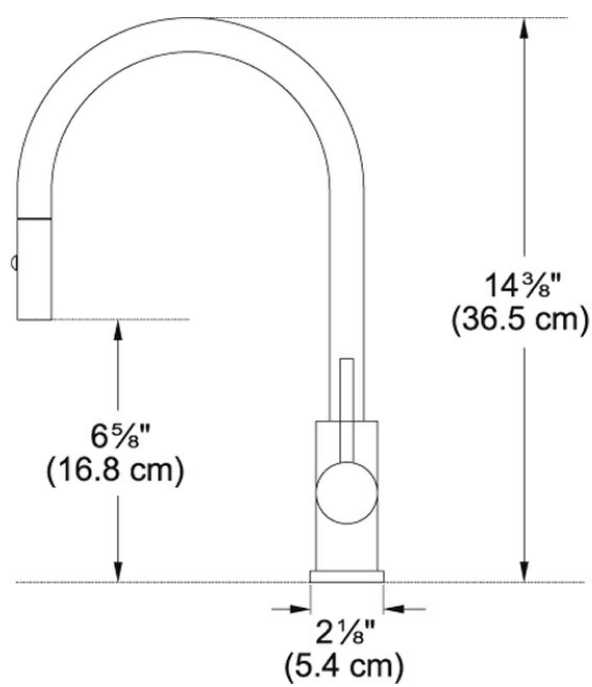

### Product Picture

### Technical Drawing

### Product Information

Version	Bar/Prep
Spray Type	Full and Needle Spray
Faucet Operation	Side Lever
Flow Rate	1.75 gpm
Cartridge	35mm Ceramic Cartridge
Where to buy	Showroom
Countertop hole diameter	1 3/8"